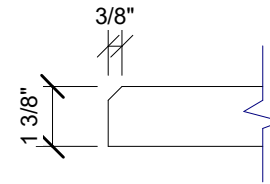

1 SIDE VIEW  
1" = 1'-0"

2 EDGE DETAIL  
3" = 1'-0"

3 PLAN VIEW  
1" = 1'-0"

4 END VIEW  
1" = 1'-0"

123 Columbia Court N. Chaska, MN 55318  
www.acousticalsurfaces.com  
1-800-854-2948

PRODUCT LINE: 1 3/8" Envirocoustic Design Panels - 2ft x 4ft - Beveled Edge - Current