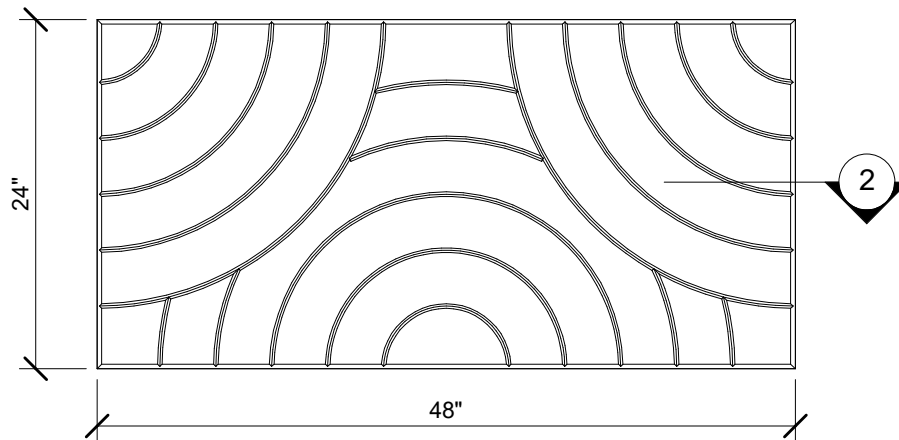

1 SIDE VIEW  
1" = 1'-0"

2 EDGE DETAIL  
3" = 1'-0"

3 PLAN VIEW  
1" = 1'-0"

4 END VIEW  
1" = 1'-0"

123 Columbia Court N. Chaska, MN 55318  
www.acousticalsurfaces.com  
1-800-854-2948

PRODUCT LINE: 1 3/8" Envirocoustic Design Panels - 2ft x 4ft - Beveled Edge - Current